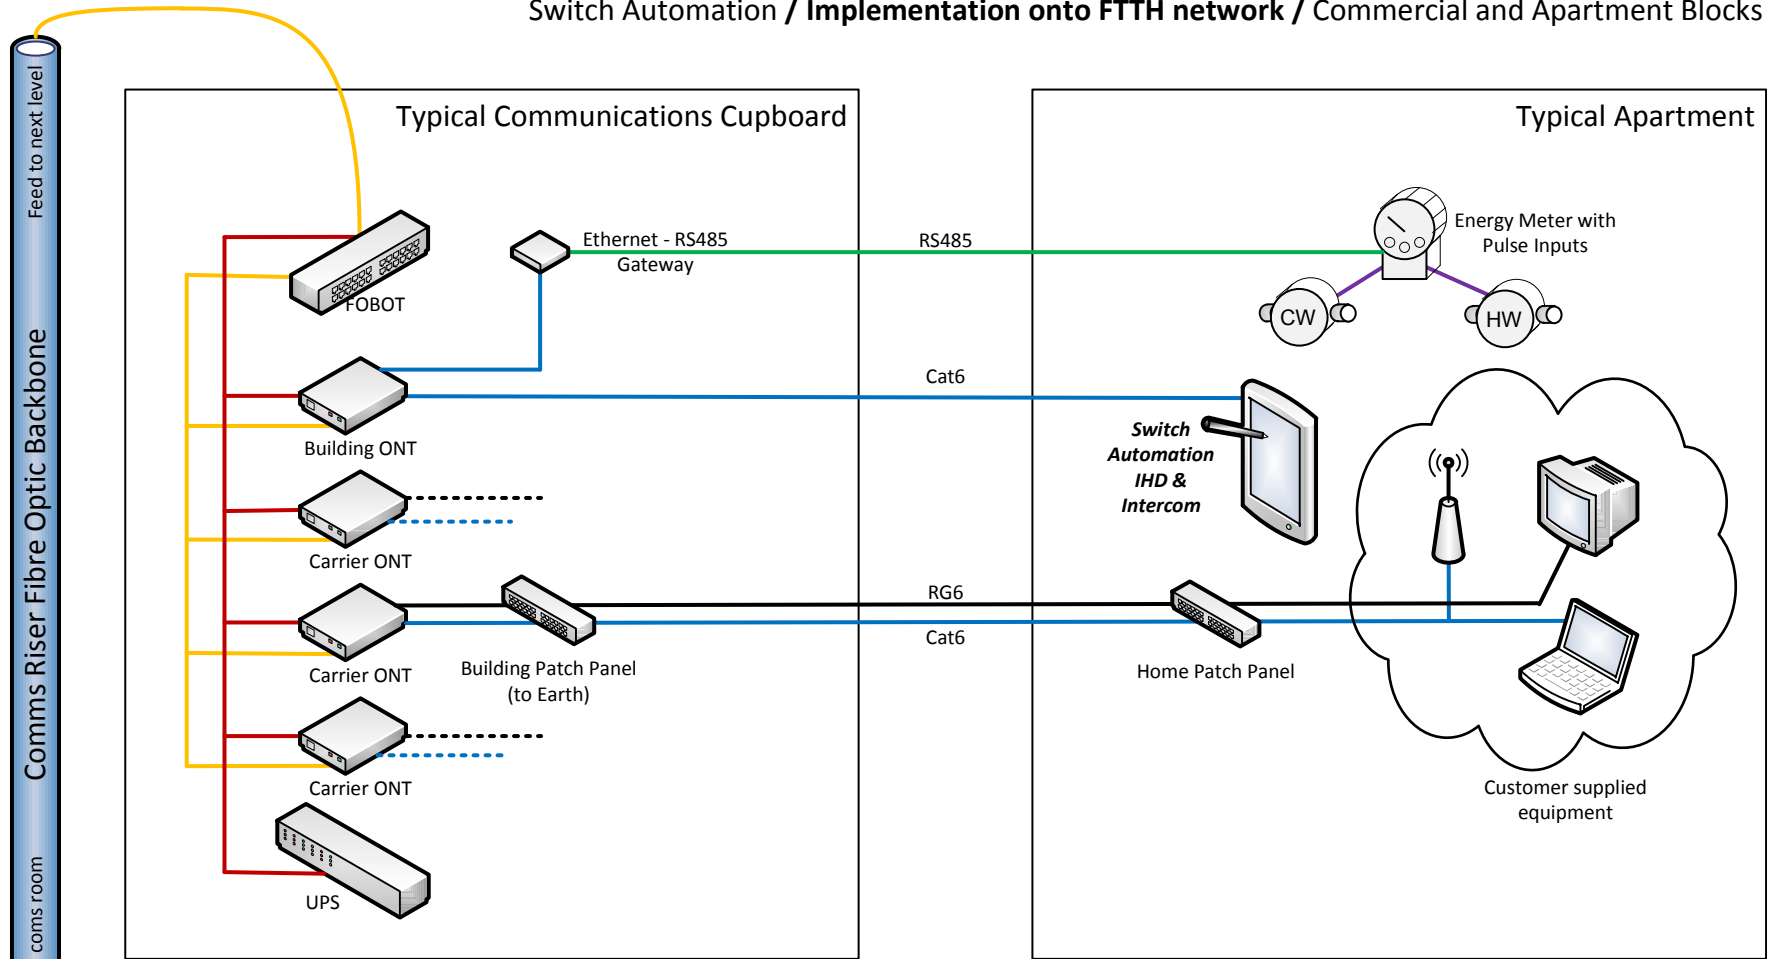

Switch Automation / Implementation onto FTTH network / Commercial and Apartment Blocks

FOBOT = Fibre Optic Break Out Tray; ONT = Optical Network Termination; UPS = Uninterruptable Power Supply; HW = Hot water meter; CW = Cold water meter; IHD = In Home Display

Switch Automation / Typical Communications Cupboard / Typical Apartment  
**Metering / Intercom / In Home Display / Fibre to the Home Triple Play Network**  
 © 2011 Switch Automation

Switch Automation / Implementation onto FTTH network (head-end) / Commercial and Apartment Blocks

FOBOT = Fibre Optic Break Out Tray; cOLT = Compact Optical Line Termination; ONT = Optical Network Termination; UPS = Uninterruptable Power Supply (not indicated); HW = Hot water meter; CW = Cold water meter; IHD = In Home Display

Switch Automation / Typical Communications Cupboard / Typical Apartment Metering / Intercom / In Home Display / Fibre to the Home Triple Play Network © 2011 Switch Automation