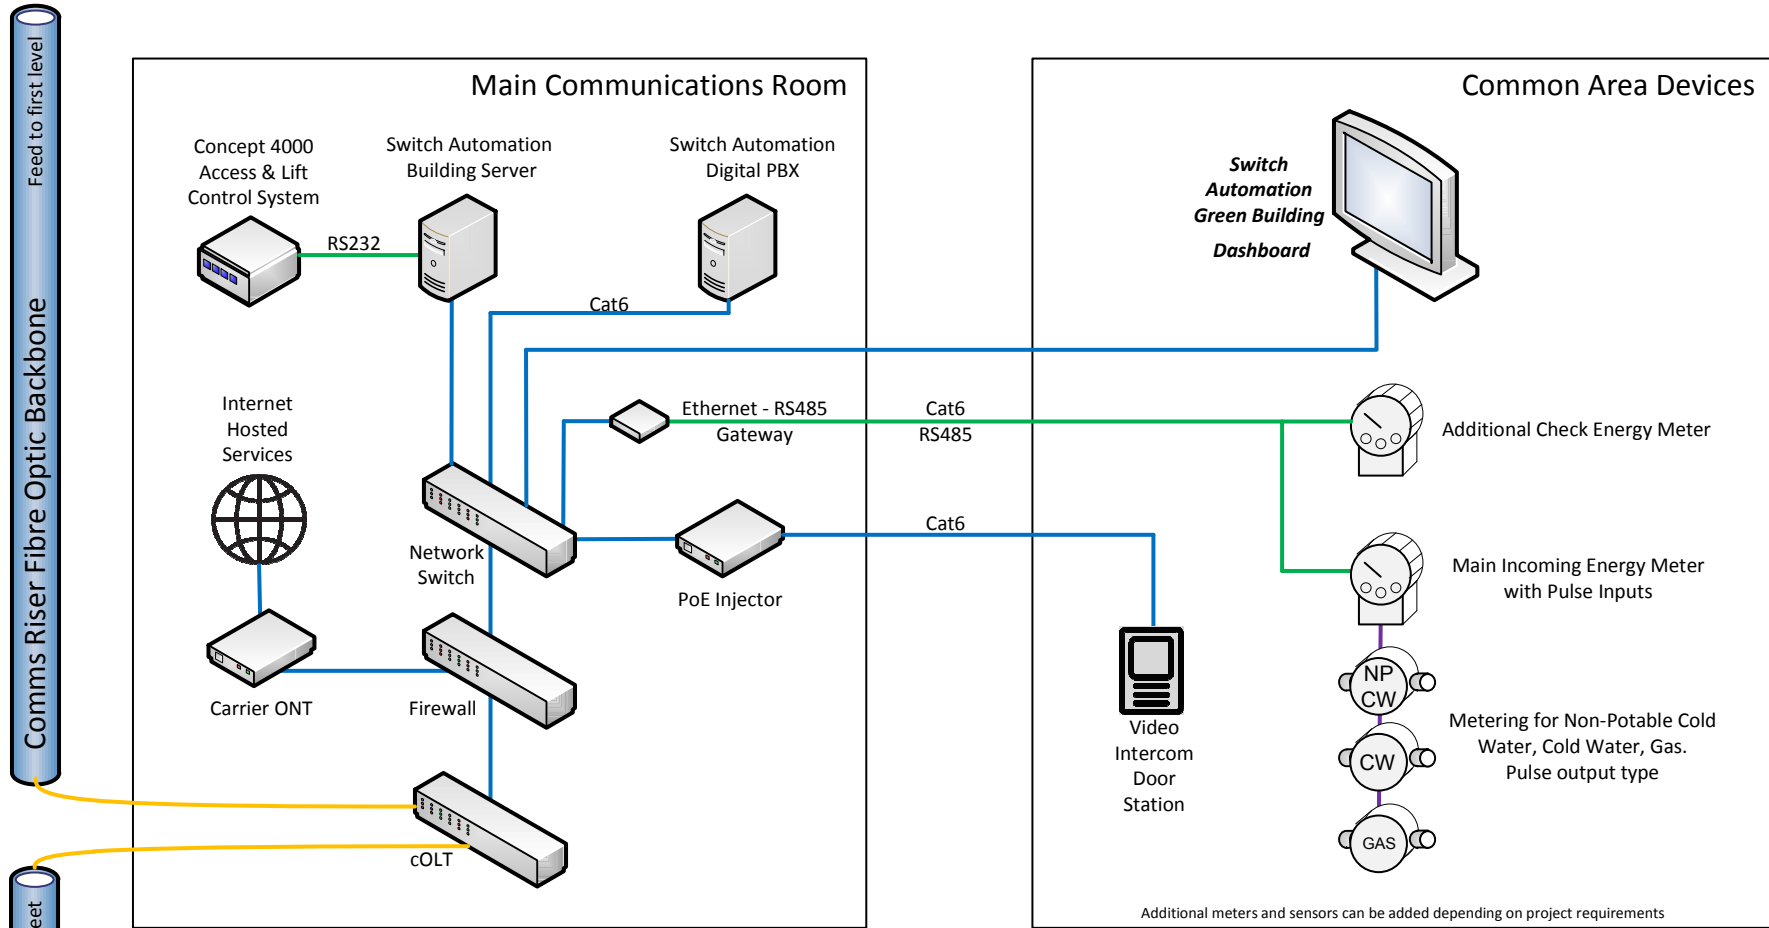

Switch Automation / Implementation onto FTTH network / Commercial and Apartment Blocks

FOBOT = Fibre Optic Break Out Tray; ONT = Optical Network Termination; UPS = Uninterruptable Power Supply; HW = Hot water meter; CW = Cold water meter; IHD = In Home Display

Switch Automation / Typical Communications Cupboard / Typical Apartment  
**Metering / Intercom / In Home Display / Fibre to the Home Triple Play Network**  
 © 2011 Switch Automation

Switch Automation / Implementation onto FTTH network (head-end) / Commercial and Apartment Blocks

FOBOT = Fibre Optic Break Out Tray; cOLT = Compact Optical Line Termination; ONT = Optical Network Termination; UPS = Uninterruptable Power Supply (not indicated); HW = Hot water meter; CW = Cold water meter; IHD = In Home Display

Switch Automation / Typical Communications Cupboard / Typical Apartment Metering / Intercom / In Home Display / Fibre to the Home Triple Play Network © 2011 Switch Automation